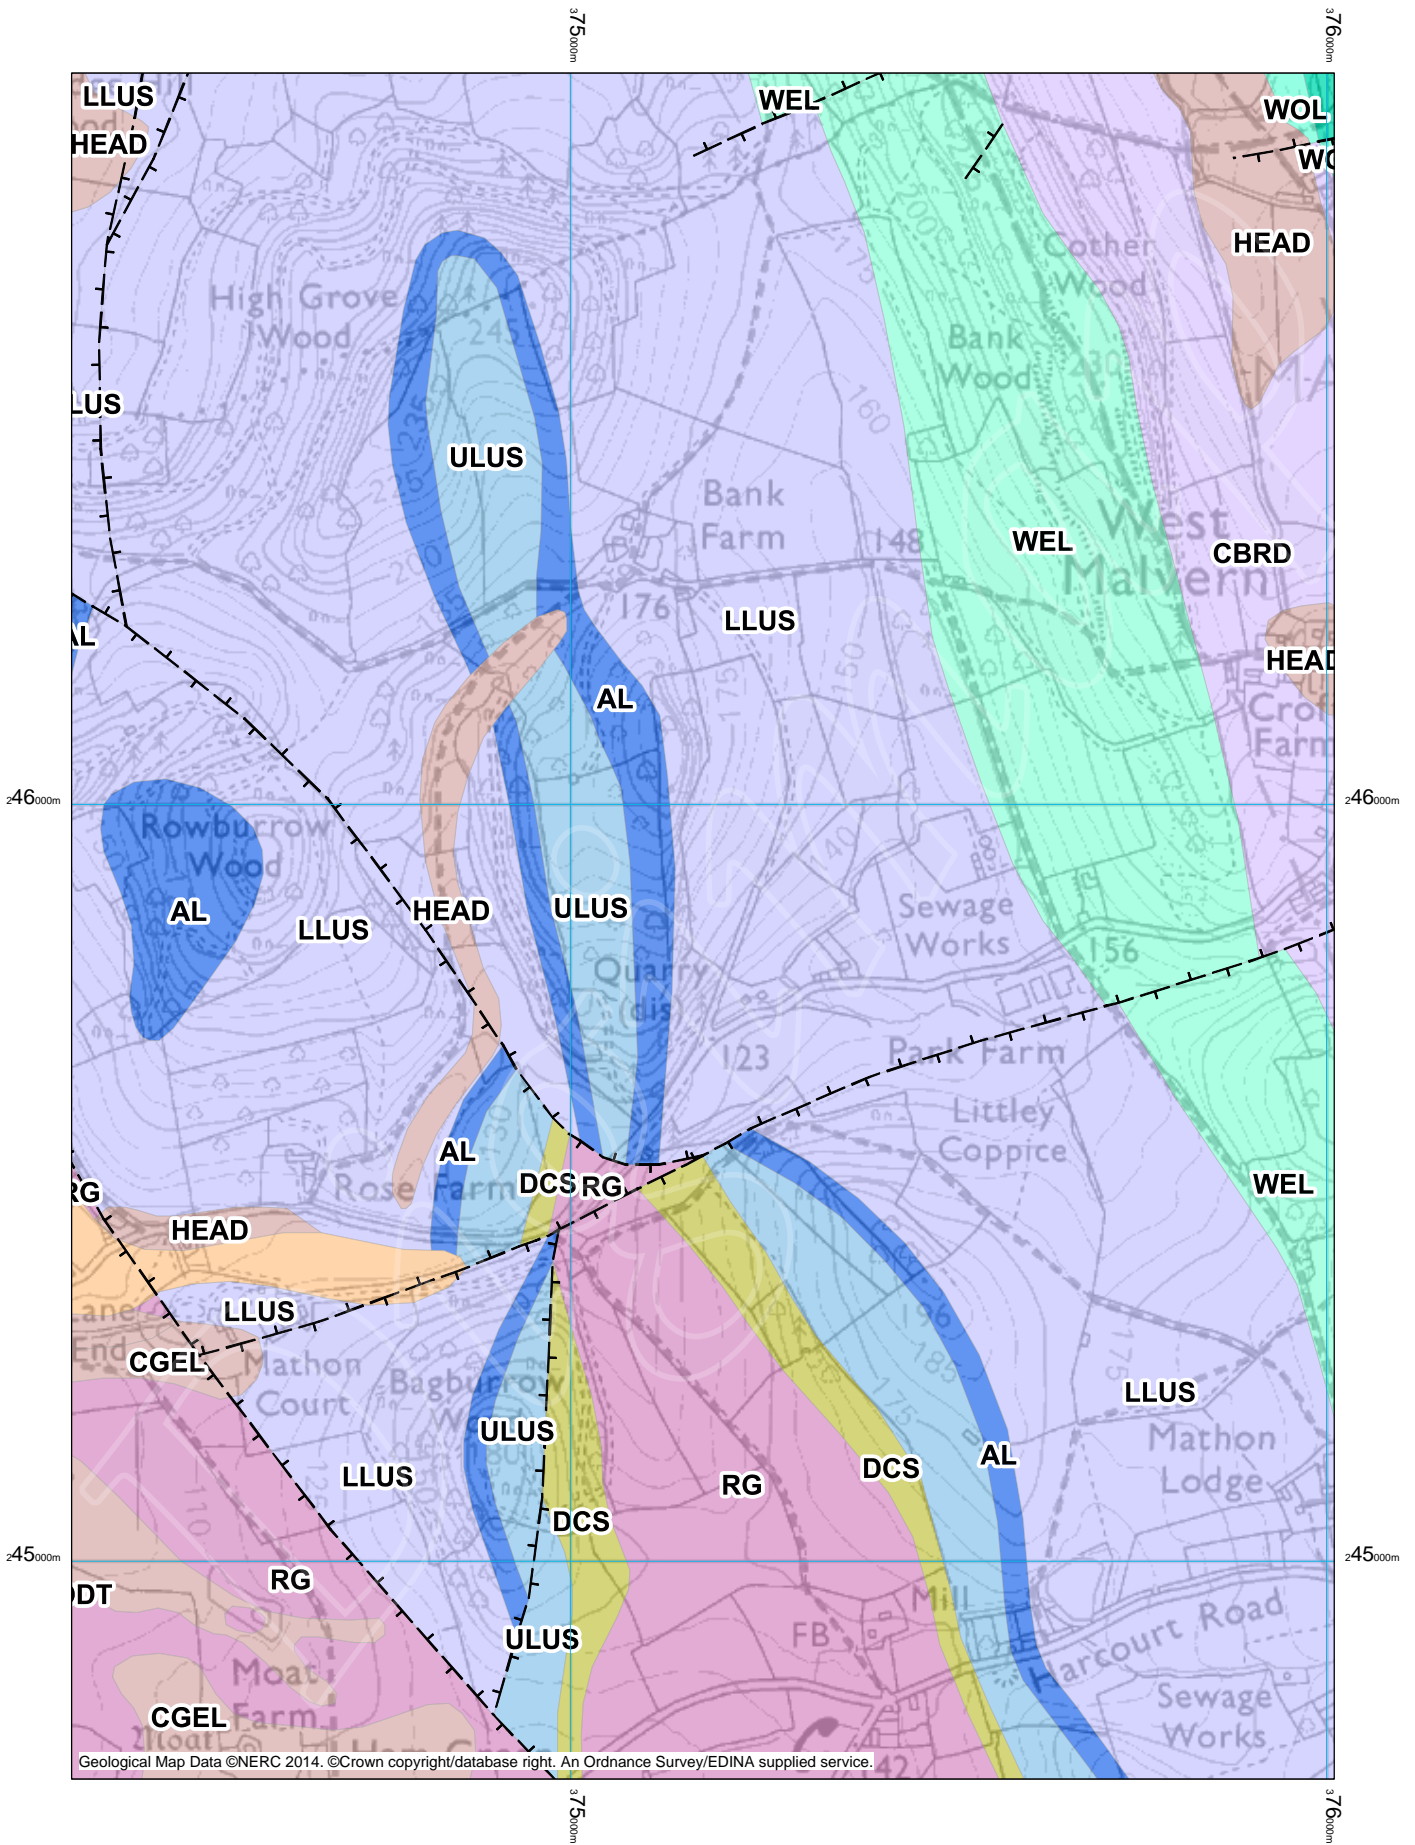

# Mathon

Geological Map Data ©NERC 2014. ©Crown copyright/database right. An Ordnance Survey/EDINA supplied service.